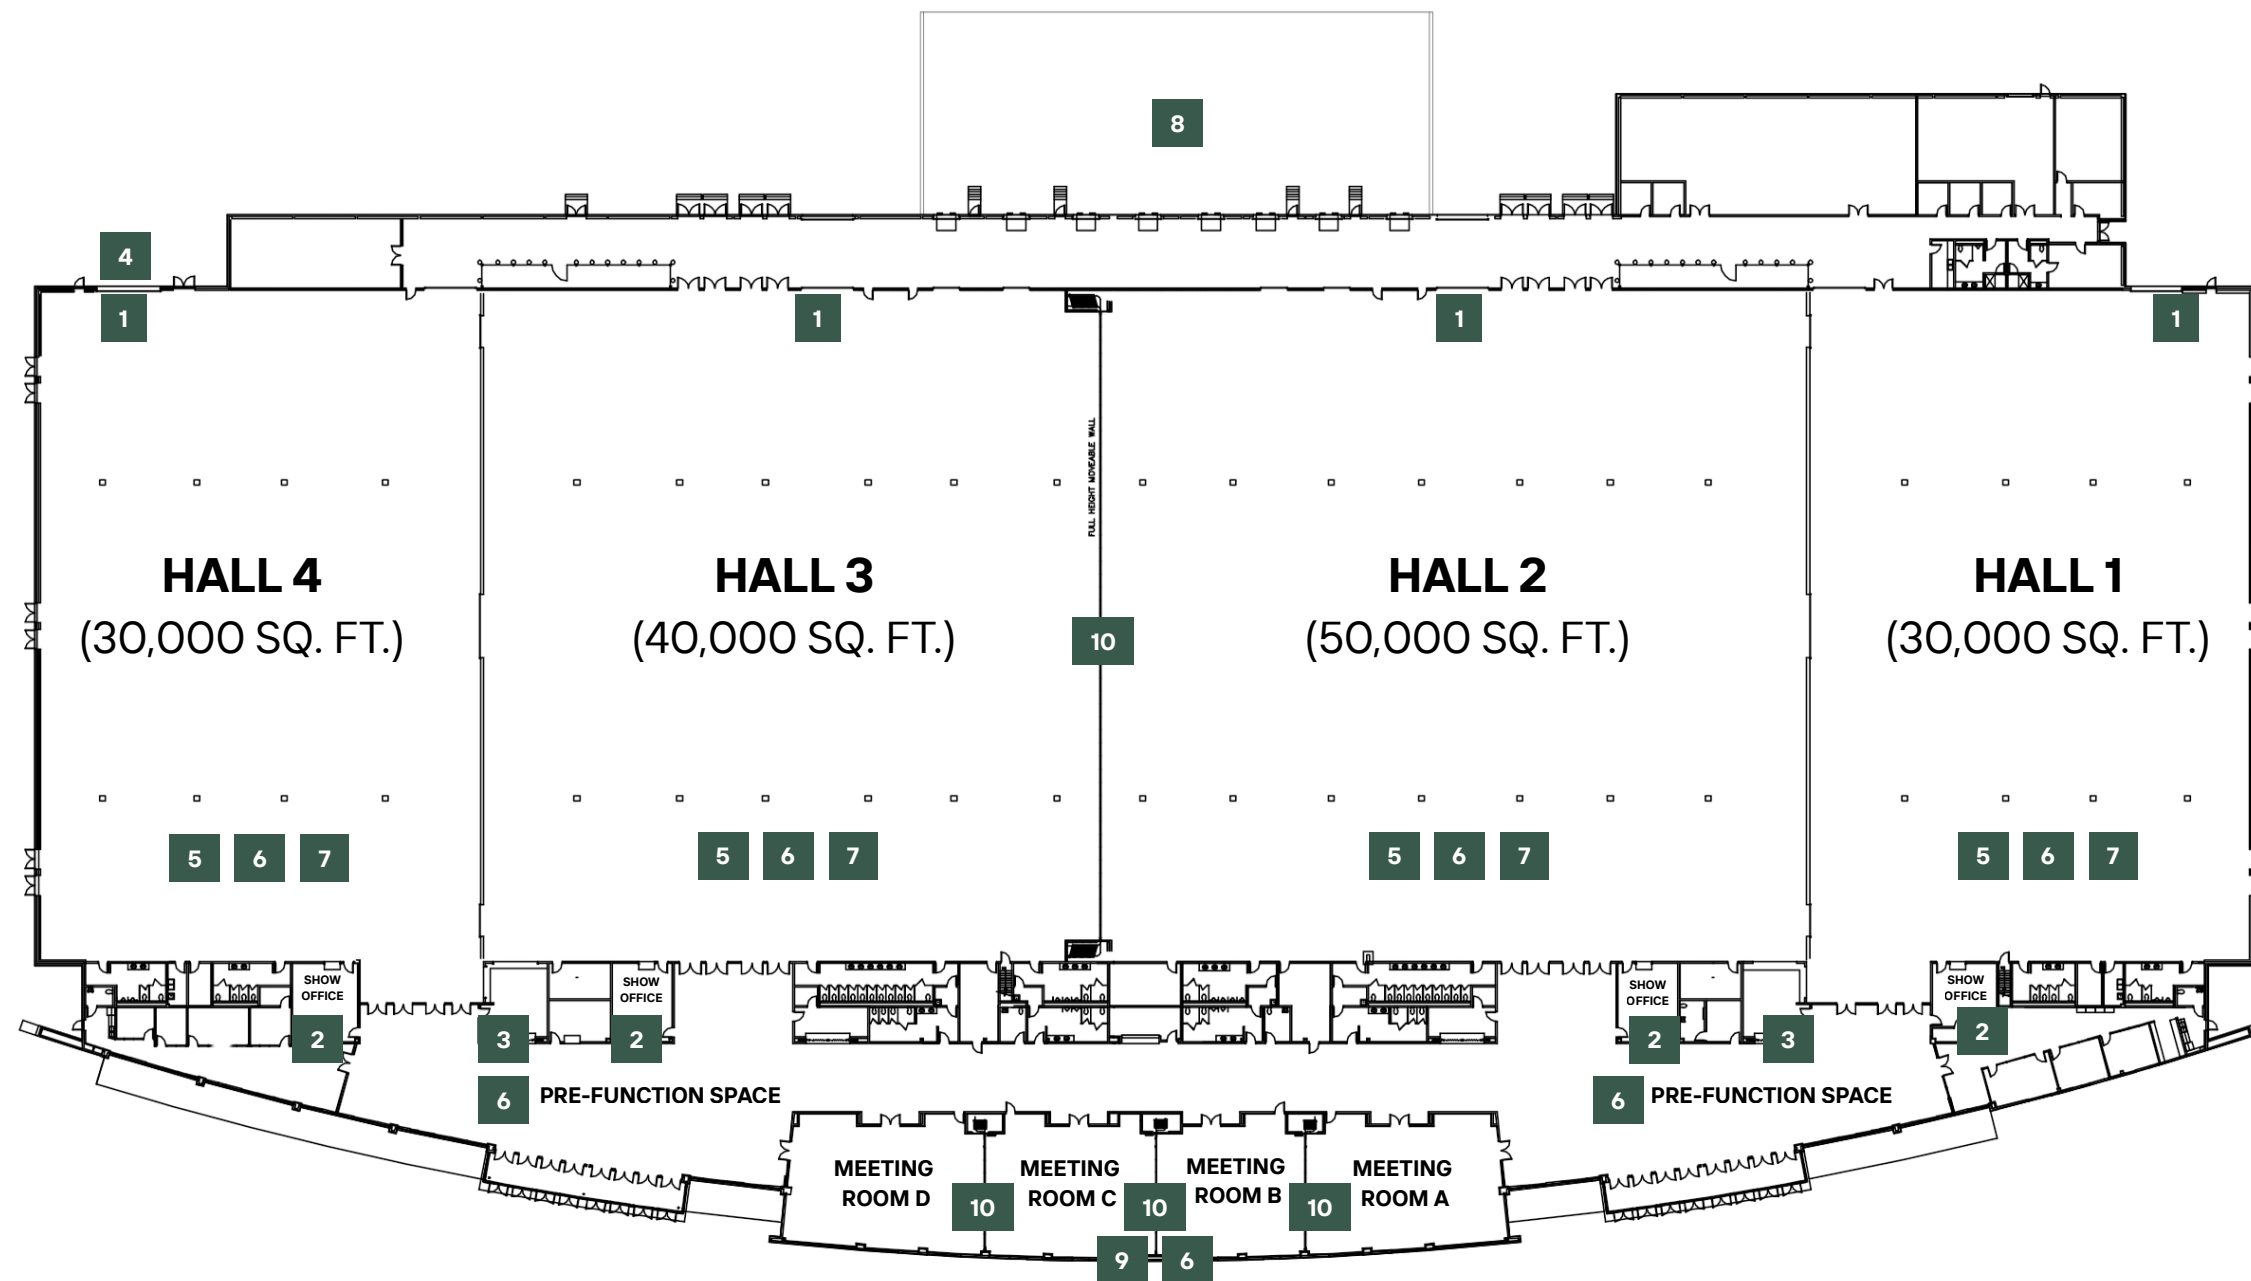

# WHY YOUR EVENT IS BETTER AT THE COHERE CENTRE

**It's all about the space!** With a total of 220,000 square feet of column-free function space, easy access doors, 23' ceilings, wired and wireless internet connections throughout, the Cohere Centre offers you the capacity and flexibility to create any event you can imagine!

- Four adjoining exhibit spaces ranging from 30,000 to 50,000 square feet of exhibit space
- An additional 70,000 square feet of meeting and event spaces
- Capacity for up to 10,400 guests at round tables or up to 7,500 people theatre style
- Exceptional retail and exhibit floor food and beverage service

- 1** Dedicated drive-in door
- 2** Show Office
- 3** Retail food space
- 4** 20' x 20' direct access
- 5** 23' ceilings
- 6** Wi-Fi enabled
- 7** Power/internet distribution in floor ports
- 8** 8 truck level-loading bays
- 9** 4 carpeted meeting rooms with natural lighting
- 10** Movable wall